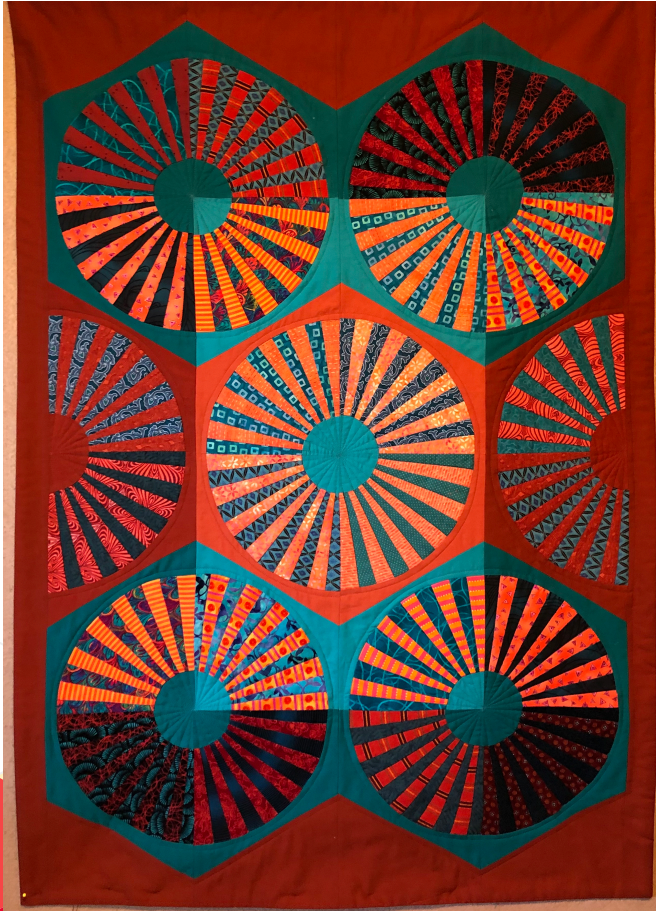

Cathy Papazian